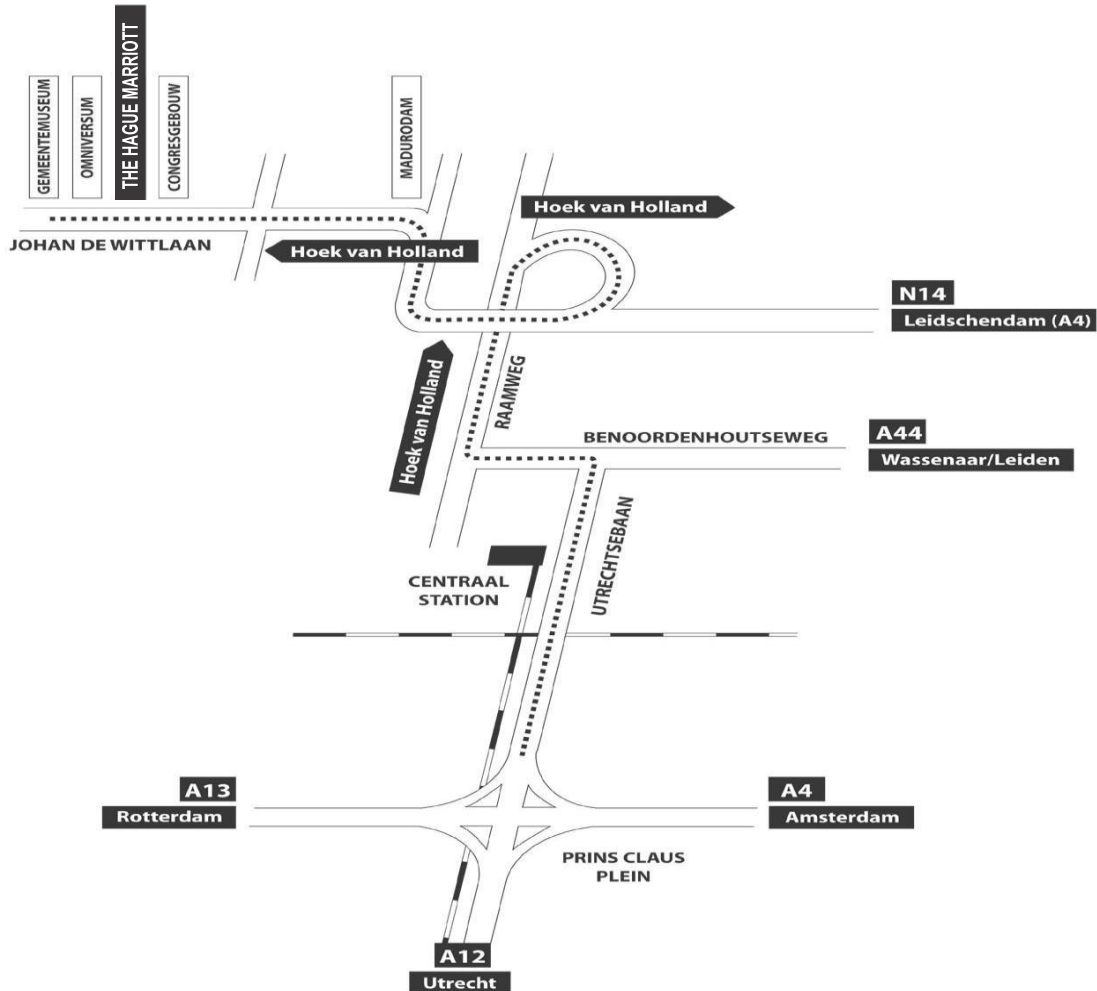

## MARRIOTT THE HAGUE

### **By Car**

You can reach The Hague Marriott from all directions by entering the city through highways A4, A12, A13 or A44. Once in The Hague, follow the signs for Kijkduin. Shortly after passing convention center World Forum, you will see the hotel on your right.

### **Public Transportation**

**From Central Station/Schedeldoekshaven** take bus 24 towards "Kijkduin" or take tram 16 in the direction of "Statenkwartier" (both bus and tram use exit "Gemeentemuseum/Museon", the hotel is 400 meters North East), or take tram 1 in the direction of "Scheveningen Noorderstrand" (exit "World Forum", the hotel is 700 meters South West) .

**From "Hollands Spoor (HS) Station"**: take tram 16 in the direction of "Statenkwartier" (exit "Gemeentemuseum/Museon") or tram 1 in the direction of "Scheveningen/Noorderstrand" ("exit World Forum").